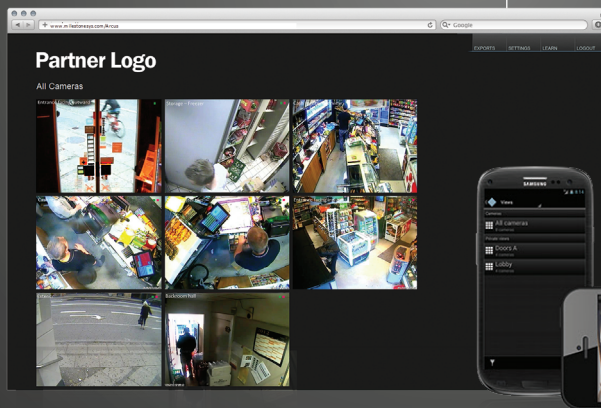

ARCUS

EMBEDDED VIDEO SURVEILLANCE PLATFORM

Milestone pre-configures and embeds the surveillance platform into hardware devices running Linux, Mac OS X® or Microsoft® Windows® operating systems to quickly deliver combined solutions to a market that increasingly demands low-complexity surveillance solutions.

Hardware technology partners can leverage Milestone's expertise and brand to expand their product range with a co-branded solution at low risk and low cost.

This enables the partners to focus on their core business whilst expanding their product offering with a new, combined best-of-breed video surveillance platform.

Easy to install

The initial deployment is completed within minutes after connecting devices.

Robust, requiring little or no maintenance, the future-proof solution automatically rolls out updates. In the instance of system failures, the solution sends alarm notifications.

Easy to use

The intuitive, all-in-one user interface allows users to log in to operate their surveillance solution from any web browser. Users can view live video, search and export video evidence.

Milestone Mobile, an application for smartphones and tablets, offers convenience and greater awareness when on-the-go.

For more information:
www.milestonesys.com/ARCUS

ARCUS