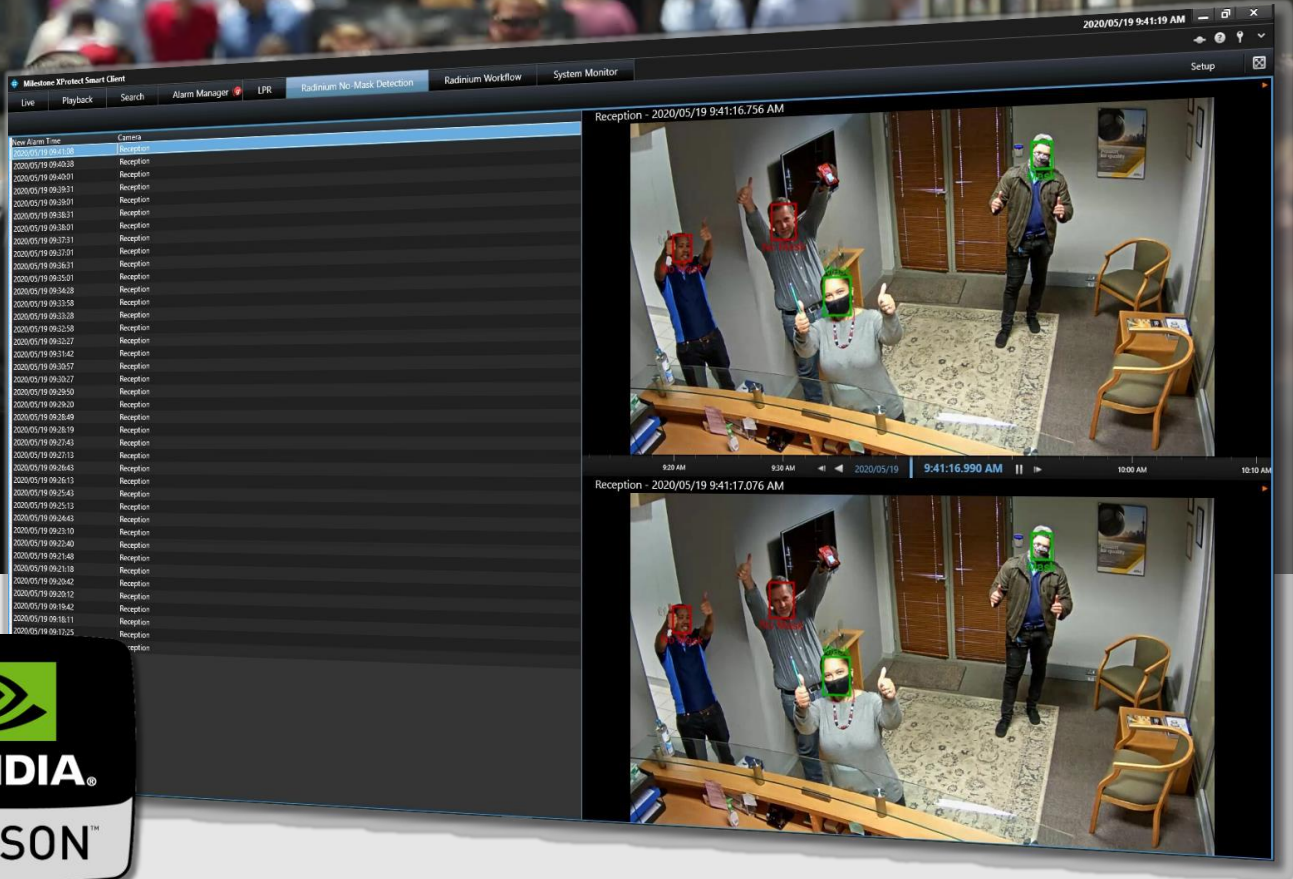

MASK/NO-MASK DETECTION

radinium
www.radium.com

for Milestone XProtect®