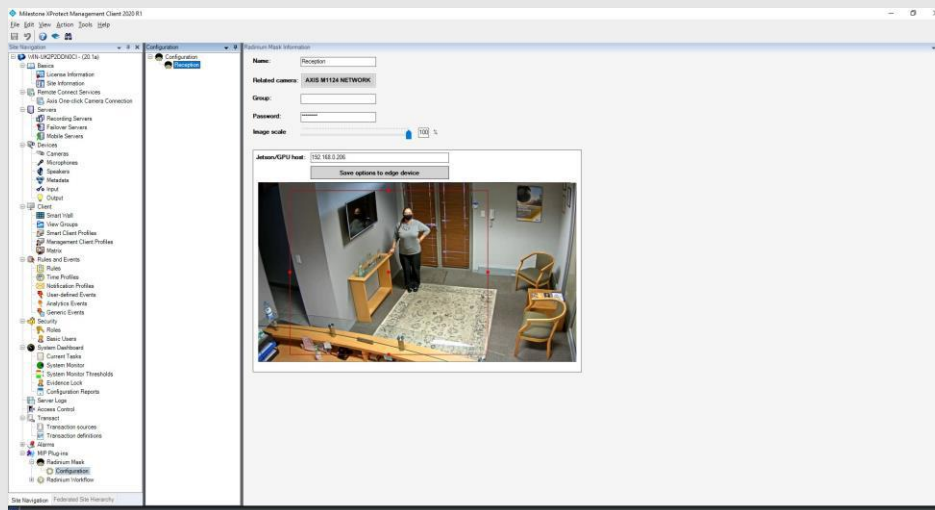

Radium created an easy web interface to setup the Jetson for the first time, just by giving it an IP address and Password. No additional configuration or settings is required.

5 Milestone Management Client

Add a network camera stream and configure everything from the Management Client. Realtime processed stream from the nVidia Jetson GPU, pulled from the Milestone Recording Server.

Select and draw the area of interest with the red bounding box.