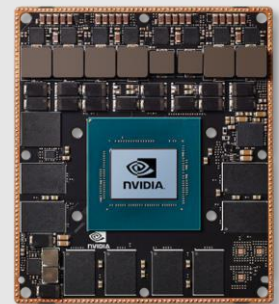

JETSON AGX XAVIER
20-32 TOPS (INT8)
5.5-11 TFLOPS (FP16)
10-30W
100MM X 87MM

1-16 CHANNELS
1080P