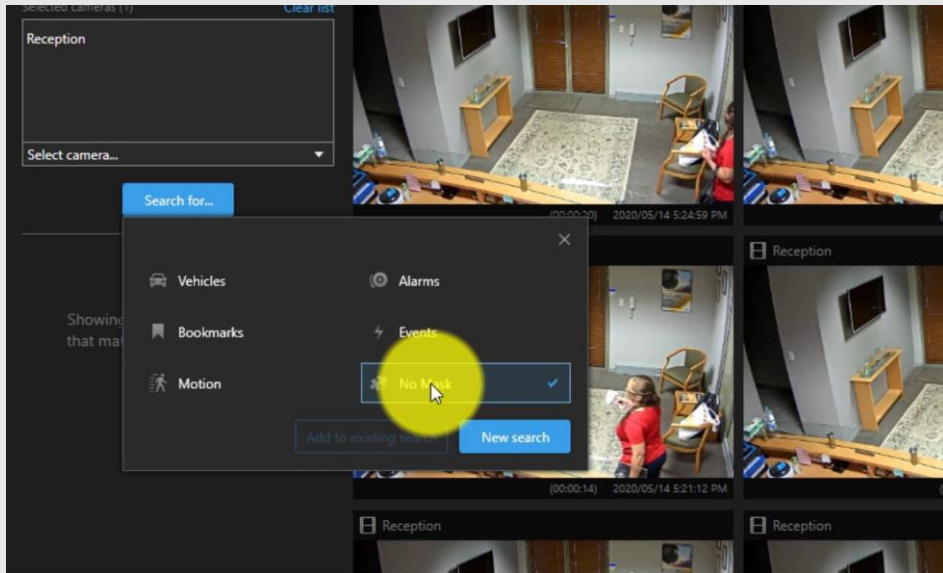

6 Forensic Search

No-Mask Forensic Search available for Milestone XProtect® Expert and Corporate.