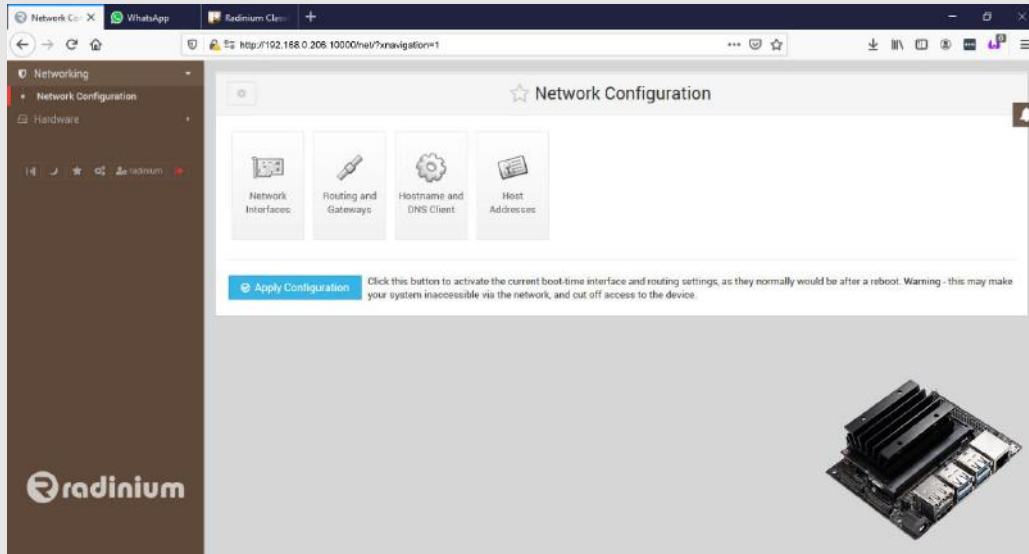

Radium created an easy web interface to setup the Jetson for the first time, just by giving it an IP address and Password. No additional configuration or settings is required.

5 Milestone Management Client

Add a network camera stream and configure everything from the Management Client. Realtime processed stream from the nVidia Jetson GPU, pulled from the Milestone Recording Server.

Select and draw the area of interest with the red bounding box.