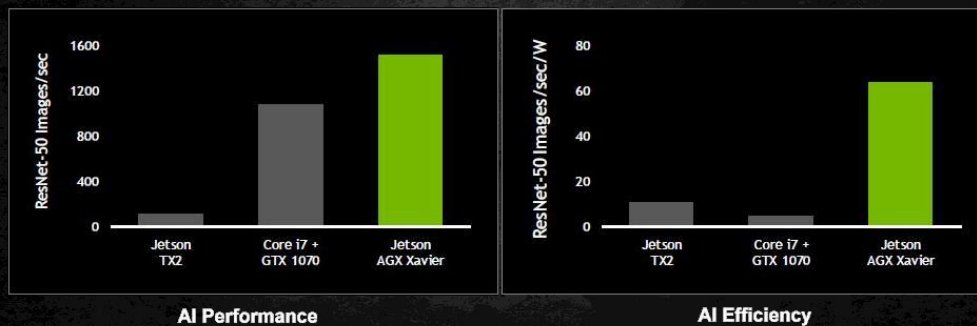

Add a network camera stream and configure everything from the Management Client. Realtime processed stream from the nVidia Jetson GPU, pulled from the Milestone Recording Server.

Select and draw the area of interest with the red bounding box.

Minimum face size = 60 x 80 px @ 720p

6 Forensic Search

No-Mask Forensic Search available for Milestone XProtect® Expert and Corporate.

JETSON AGX XAVIER GPU WORKSTATION PERF | 1/10TH POWER

Visit our website to see more