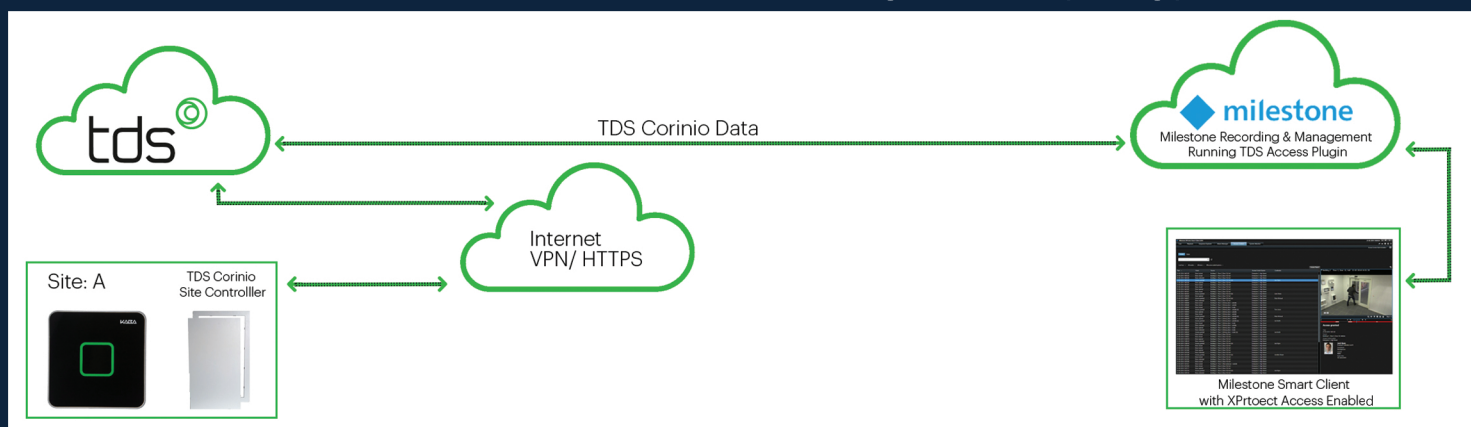

Strengthen current Smart Client features to include Access Control events and violations.

Monitor and manage doors on a real-time graphical map.

Export, review and search for videos.

### Requirements

XProtect<sup>®</sup> System (2018 R2 or Higher)

TDS Access Software & Hardware

Access Base Server License and Door Licenses for each door to be Managed.

TDS Access x XProtect<sup>®</sup> Access Integration Licence

## Milestone XProtect<sup>®</sup> Access Integration Topology