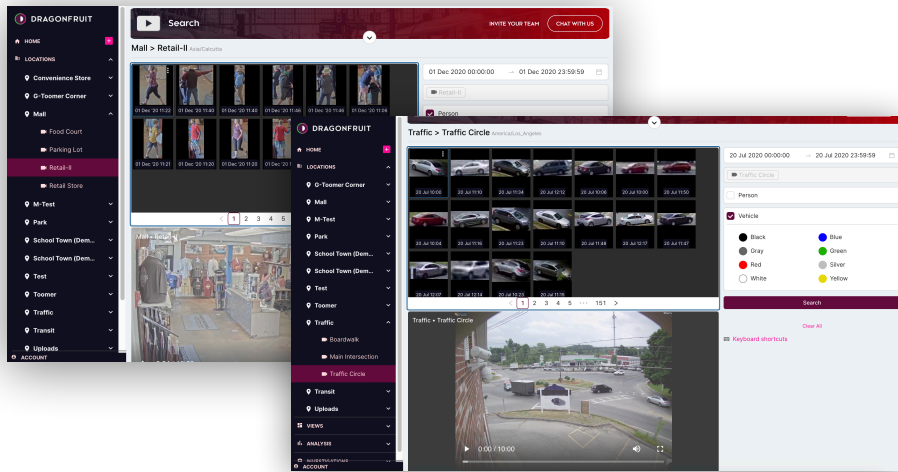

## NORMAN POLICE DEPARTMENT CASE STUDY

## Solution Overview

Dragonfruit's mix-and-match, affordable modules provided the Norman Police Department a powerful on-demand forensic analytics solution. NPD easily deployed the Video Search and Summaries modules, as no new hardware was needed. During the 4-week PoC, they were able to solve two real-world criminal cases – an attempted kidnapping and a multi-state robbery – using Dragonfruit's technology.

### POWERFUL AI ANALYTICS

Dragonfruit's Search and Summaries modules drastically increase the speed at which the Norman PD investigators can search large video data sets, thereby reducing the time needed to solve cases. During one investigation, detectives uploaded 37 hours of video and were able to find subjects of interest in just a few minutes.

### NO NEW HARDWARE REQUIRED

Dragonfruit overlaid onto NPD's existing CCTV infrastructure – with no additional server or camera installations needed.

"In a recent armed robbery investigation, we utilized Dragonfruit video analytics to locate the suspect vehicle and determine the vehicle's approach and direction of travel when fleeing the scene. Identification of this suspect vehicle led to the identification and capture of the suspects. Additionally, the same suspects were identified and will be charged in several other armed robberies in multiple jurisdictions. **Use of the Dragonfruit application was an integral part of this investigation and helped solve a multi-state crime spree quickly and efficiently.**"